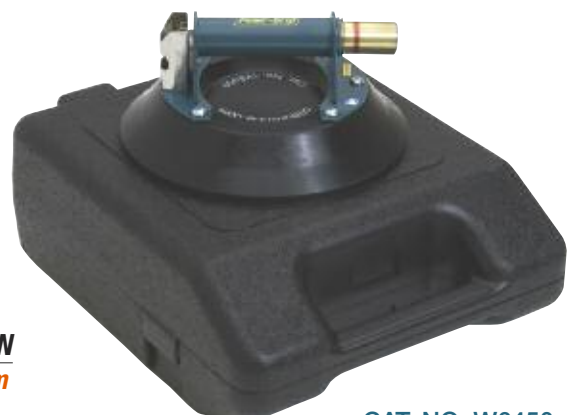

CRL Wood's Powr-Grip® 8" Vacuum Cup

- Durable Metal Handle
- Fast Attachment on Smooth, Nonporous Flat Surfaces
- Red-Line Indicator Warns User of Any Vacuum Loss
- Check Valve Allows Re-Pumping Without Loss of Remaining Vacuum
- Release Valve Lever Permits Quick, Complete Release
- Eligible for Exchange Cup Program

Lifting Capacity
 125 lbs. (57 kg)

- 8" (203 mm) Diameter

MORE CHOICES
crlaurence.com

CAT. NO. W4950
 Minimum order is one each

CRL Wood's Powr-Grip® 9" Vacuum Cups

- Durable Metal Handle
- Red-Line Indicator Warns User of Any Vacuum Loss
- Check Valve Allows Re-Pumping Without Loss of Remaining Vacuum
- Release Valve Lever Permits Quick and Complete Release
- The W5450CS is Designed to Lift Curved and Flat Loads
- Eligible for Exchange Cup Program

- 9" (229 mm) Diameter

Lifting Capacity
 150 lbs. (68 kg)

CAT. NO. W5450
 Minimum order is one each

CAT. NO. W5450CS
 Concave Rubber Pad
 Minimum order is one each

CRL Wood's Powr-Grip® 10" Vacuum Cup

- Durable Metal Handle
- Deep, Concave Pad for Easy Attachment on Curved or Irregular Non-Porous Surfaces (Not for Use on Thin, Fragile Materials)
- Red-Line Indicator Warns User of Any Vacuum Loss
- Check Valve Allows Re-Pumping Without Loss of Remaining Vacuum
- Release Valve Lever Permits Quick and Complete Release
- Eligible for Exchange Cup Program

Lifting Capacity
 175 lbs. (79 kg)

- 10" (254 mm) Diameter

MORE INFORMATION
crlaurence.com

CAT. NO. W6450
 Minimum order is one each

All Wood's Vacuum Cups can be combined for quantity pricing.
 Wood's Powr-Grip is a registered trademark of Wood's Powr-Grip Co., Inc.